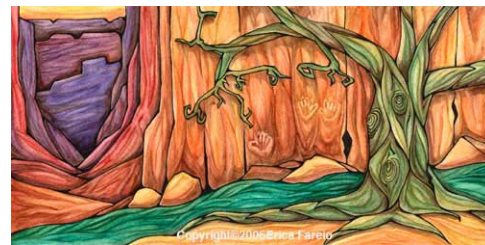

-Limited Edition, Giclee Prints -Price and Size list for Erica Fareio's Paintings-

Giclee prints are commonly found in museums and galleries. This type of printing process maintains all of the tonalities, hues and textures of the original painting better than any other means of reproduction. Giclee prints are a wonderful option for people who love art but don't always want to pay the high prices for the originals. Erica does the entire printing process herself. She believes that the printing process is an artform itself and deserves to be treated as such. A print will only be made if it has a home to go to. Erica will print no more than 50 of each painting in a size that is true or near to true of the original. She is also doing a limited edition series of half size prints. The paintings are reproduced using pigment-based, archival inks. The paper used is 100% cotton, acid-free and beautifully textured. Each one is numbered and hand-embellished with Erica's signature. The prints are double matted on acid-free mat board and are ready to be framed. Most of the prints are matted for a standard size frame, so you will not have to buy a custom frame. Once you decide on a print(s), Erica will be more than happy to discuss matting colors or any other specific size you may have in mind! Please refer back to the website, and "the paintings page" for a bigger image of the paintings, or Erica can e-mail a large jpg to you for a better, more detailed look. The sizes listed below include the matting and are in inches.

AGAVE
15x15- \$100

THE CRYSTAL BALL
18 x 24 - \$145
11 x 14 - \$70

AWAKENING
8.5 x 17.5 - \$75
(non-standard size)

FINGERPRINTS OF PAST

14 x 22 - \$100
(non- standard size)

GRANDMOTHER SPIDER WOMAN
14 x 18 - \$100

GRANITE FALLS
18 x 24 - \$145
11 x 14 - \$70

MOON FLOWER
11 x 14 - \$100

IN THE VEINS
18 x 24 - \$145
11 x 14 - \$70

OLD VIEW POINTS
18 x 24 - \$145
11 x 14 - \$70

MATCH MADE IN MOONLIGHT
14 x 18 - \$100

PULSE
15 x 15 - \$100